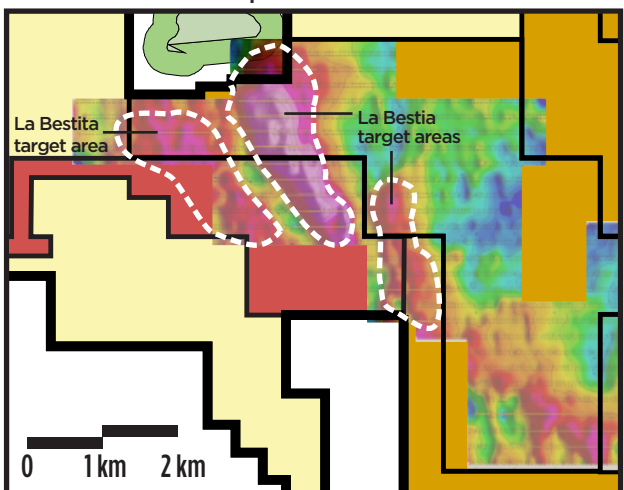

To Unigold  
2M oz. deposit

IP Coverage  
Concession Detail Map at Los Lechones

- GOLDQUEST TARGETS
- - - ZTEM AIRBORNE SURVEY EXTENTS
- CONCESSIONS GRANTED
- NEWLY GRANTED CONCESSIONS (550 hectares)
- TOTAL CONCESSION AREA: 8,451 hectares
- CONCESSIONS UNDER APPLICATION (12,390 hectares)
- TOTAL CONCESSION AREA: 20,841 hectares

**GoldQuest Tiroo Project Concession Map**

**GOLDQUEST**

TSXV: GQC  
www.goldquestcorp.com

Date: January 13, 2015

0 5 km 10 km