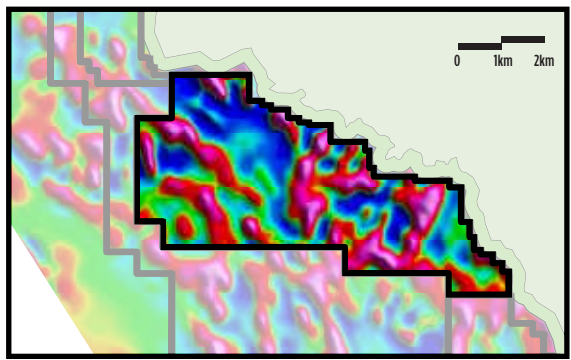

NATIONAL PARK

To Unigold
2M oz. deposit

2014 Airborne Magnetic Response
Concession Detail Map at Toribio

Note: Magnetic lows in blue

The Romero Project
Gold/Copper Mineral Resource

TIREO FORMATION CONTACT
(WESTERN CONTACT)

TORIBIO

Precipitate
Ginger Ridge
Discovery

-  ZTEM AIRBORNE SURVEY EXTENTS
-  CONCESSIONS GRANTED
-  NEWLY GRANTED CONCESSIONS (2,351.5 hectares)
- TOTAL GRANTED CONCESSION AREA = 10,802.5 hectares
-  CONCESSIONS UNDER APPLICATION (10,027.3 hectares)
- TOTAL CONCESSION AREA: 20,829.8 hectares